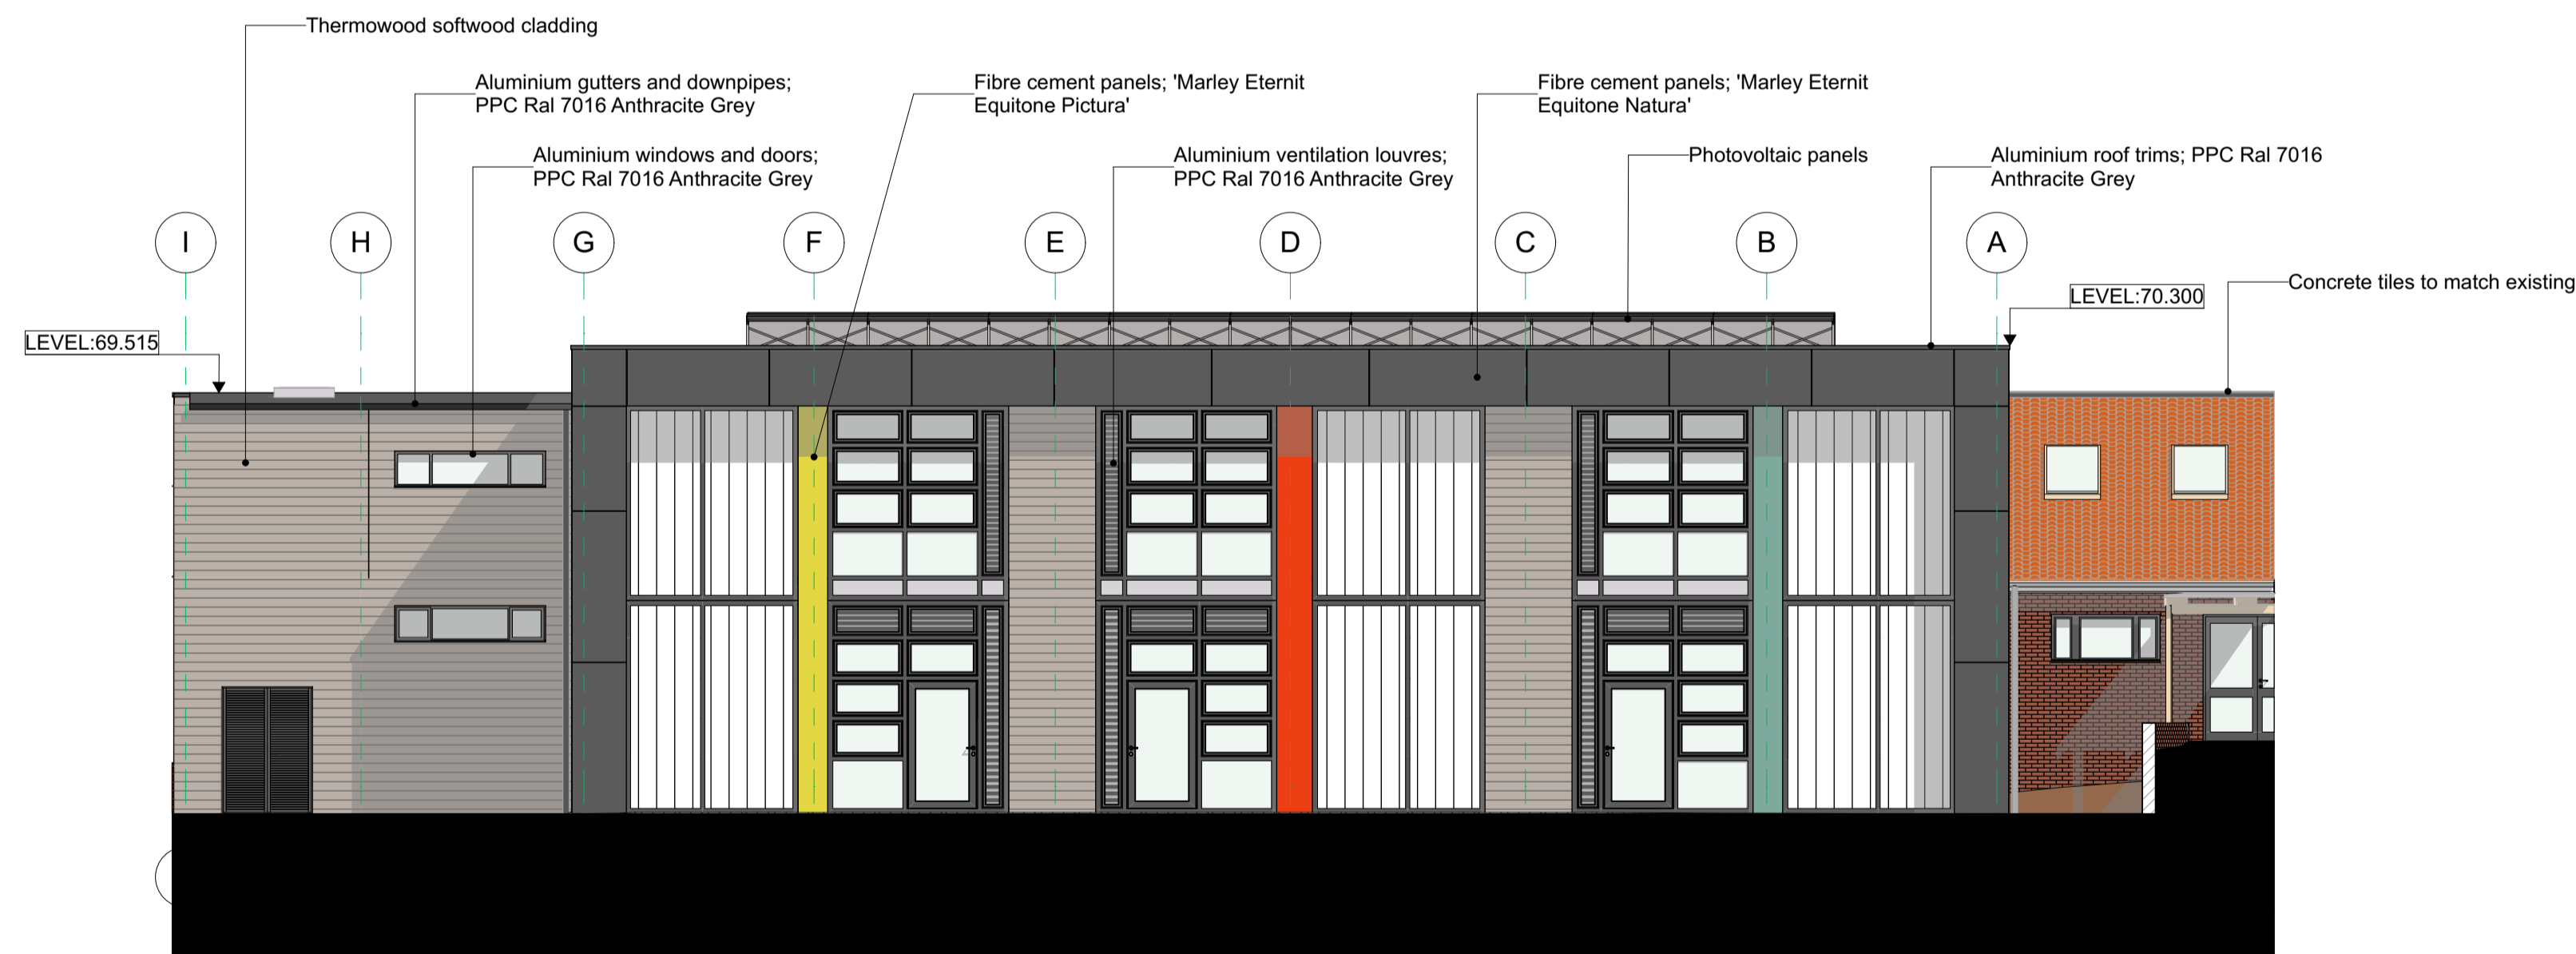

Full North Elevation
1:100

RevID	ChID	Change Name	Date

MACKELLAR SCHWERDT
architects

The Old Library
Albion Street, Lewes, East Sussex BN7 2ND
email: info@mackellarschwerdt.co.uk
tel: 01273 480608

STATUS: **FOR PLANNING**
CLIENT: **Emcor UK Ltd**

PROJECT NAME: **Meridian School Peacehaven**
LOCATION: **Peacehaven**

DRAWN BY: **SJD**
CHECKED BY: **SK**

SCALE: **1:100**
SHEET SIZE: **A1**

DRAWING TITLE: **Proposed Elevations (2 of 2)**
DRAWINGS:

Full South Elevation, Full North Elevation, Scale Bar

DRAWING NUMBER: **8830 / P.118** REVISION: **-**